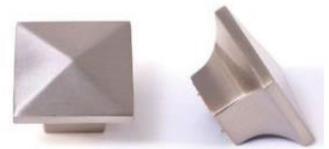

## Interior Door

Hardware

**Silvercrest**  
Black Cabinet Door & Drawer Hardware

**Round Knobs**  
(For Cabinet Doors or Drawers)

**Bin Pulls**  
(For Drawers)

**Bow Pulls**  
(For Cabinet Doors or Drawers)

**Euro Bars**  
(For Cabinet Doors or Drawers)

**Square Knobs**  
(For Cabinet Doors or Drawers)

**Bin Pulls**  
(For Drawers)

**Bow Pulls**  
(For Cabinet Doors or Drawers)

**Silvercrest**  
Satin Nickel Cabinet Door & Drawer Hardware

**Round Knobs**  
(For Cabinet Doors or Drawers)

**Euro Bars**  
(For Cabinet Doors or Drawers)

**Square Knobs**  
(For Cabinet Doors or Drawers)

1 Lt Watson Retractable Mini Pendant  
(Optional)  
SKU: 41035FX102222