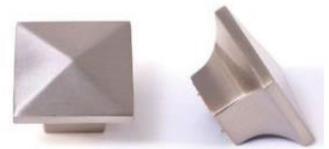

## Interior Door

Hardware

**Silvercrest™**  
Black Cabinet Door & Drawer Hardware

**Round Knobs**  
(For Cabinet Doors or Drawers)

**Bin Pulls**  
(For Drawers)

**Bow Pulls**  
(For Cabinet Doors or Drawers)

**Euro Bars**  
(For Cabinet Doors or Drawers)

**Square Knobs**  
(For Cabinet Doors or Drawers)

**Bin Pulls**  
(For Drawers)

**Bow Pulls**  
(For Cabinet Doors or Drawers)

**Silvercrest™**  
Satin Nickel Cabinet Door & Drawer Hardware

**Round Knobs**  
(For Cabinet Doors or Drawers)

**Euro Bars**  
(For Cabinet Doors or Drawers)

**Square Knobs**  
(For Cabinet Doors or Drawers)

1 Lt Watson Retractable Mini Pendant  
(Optional)  
SKU: 41035FX102222