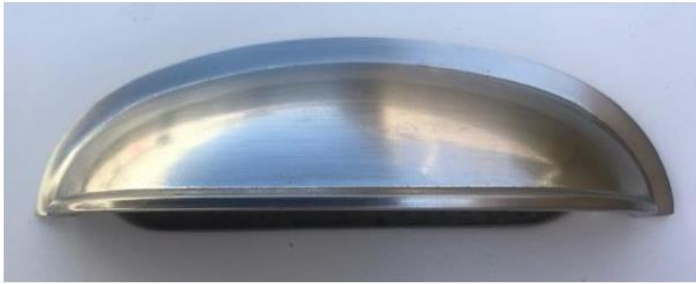

Bin Pulls
(For Drawers)