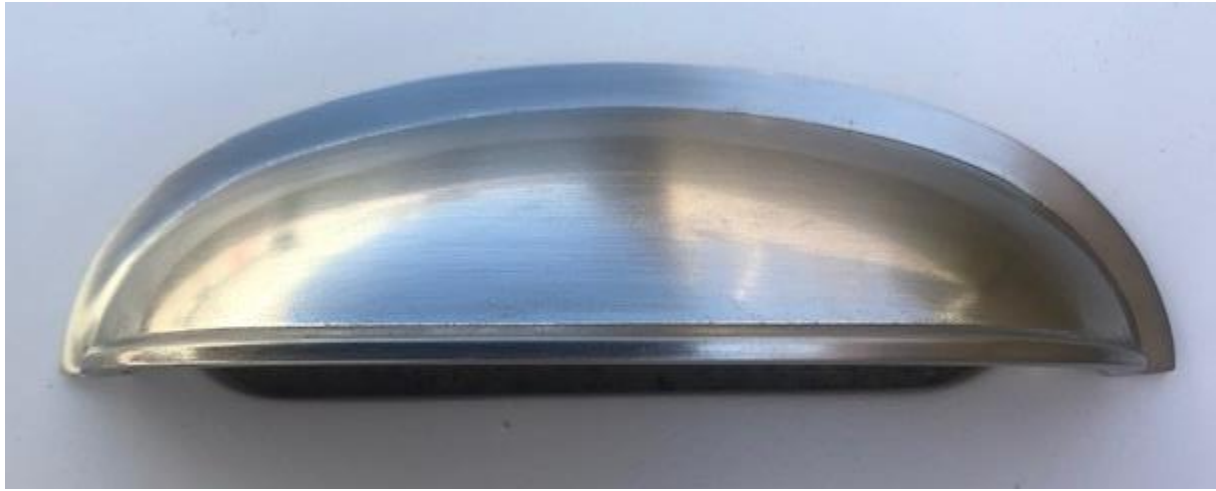

Silvercrest™

Black Cabinet Door & Drawer Hardware

Round Knobs
(For Cabinet Doors or Drawers)

Bin Pulls
(For Drawers)

Bow Pulls
(For Cabinet Doors or Drawers)

Euro Bars
(For Cabinet Doors or Drawers)

Square Knobs
(For Cabinet Doors or Drawers)

Bin Pulls
(For Drawers)

Bow Pulls
(For Cabinet Doors or Drawers)

Silvercrest[®]
Satin Nickel Cabinet Door & Drawer Hardware

Round Knobs
(For Cabinet Doors or Drawers)

Euro Bars
(For Cabinet Doors or Drawers)