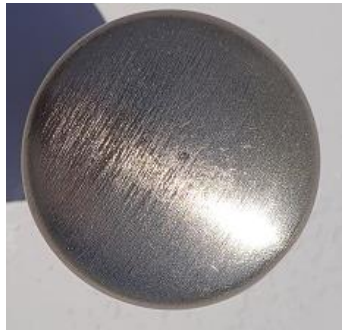

Round Knobs
(For Cabinet Doors or Drawers)