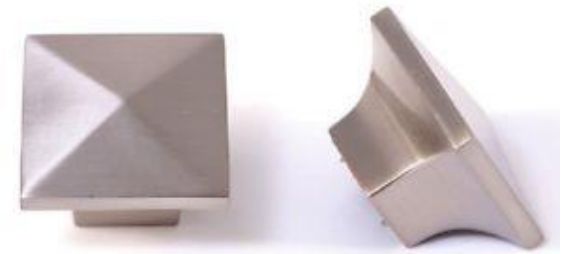

Silvercrest™

Black Cabinet Door & Drawer Hardware

Round Knobs
(For Cabinet Doors or Drawers)

Bin Pulls
(For Drawers)

Bow Pulls
(For Cabinet Doors or Drawers)

Euro Bars
(For Cabinet Doors or Drawers)

Square Knobs
(For Cabinet Doors or Drawers)

Bin Pulls
(For Drawers)

Bow Pulls
(For Cabinet Doors or Drawers)

Silvercrest[®]
Satin Nickel Cabinet Door & Drawer Hardware

Round Knobs
(For Cabinet Doors or Drawers)

Euro Bars
(For Cabinet Doors or Drawers)