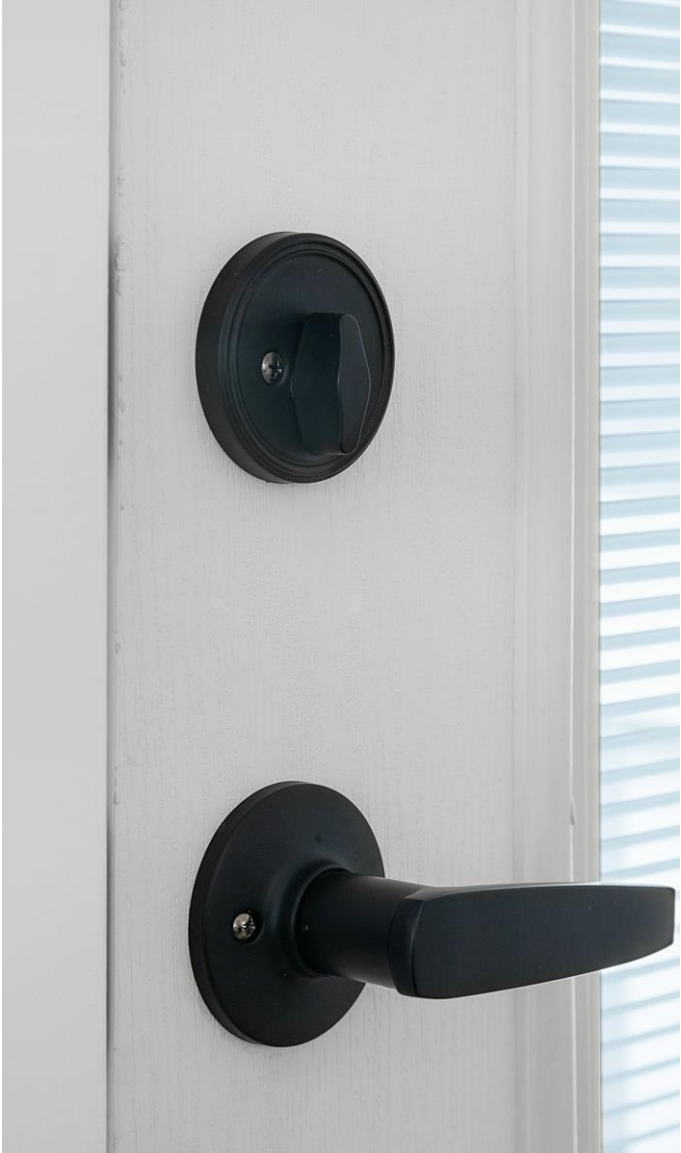

## **Kitchen Faucet**

Kingston Brass #LB8770DL

## **Bathroom Faucet**

Kingston Brass #LS8220DL

During our current condition, certain materials may not be available at the time of production and may need to be substituted and/or changed. Silvercrest reserves the right to substitute a comparable model without notification.

Rainforest Shower Head with Shower Faucet

Black Barn Shower Door

*Silvercrest*

Toilet Paper Holder

Towel Bar Holder

During our current condition, certain materials may not be available at the time of production and may need to be substituted and/or changed. Silvercrest reserves the right to substitute a comparable model without notification.

# Exterior Door

Hardware