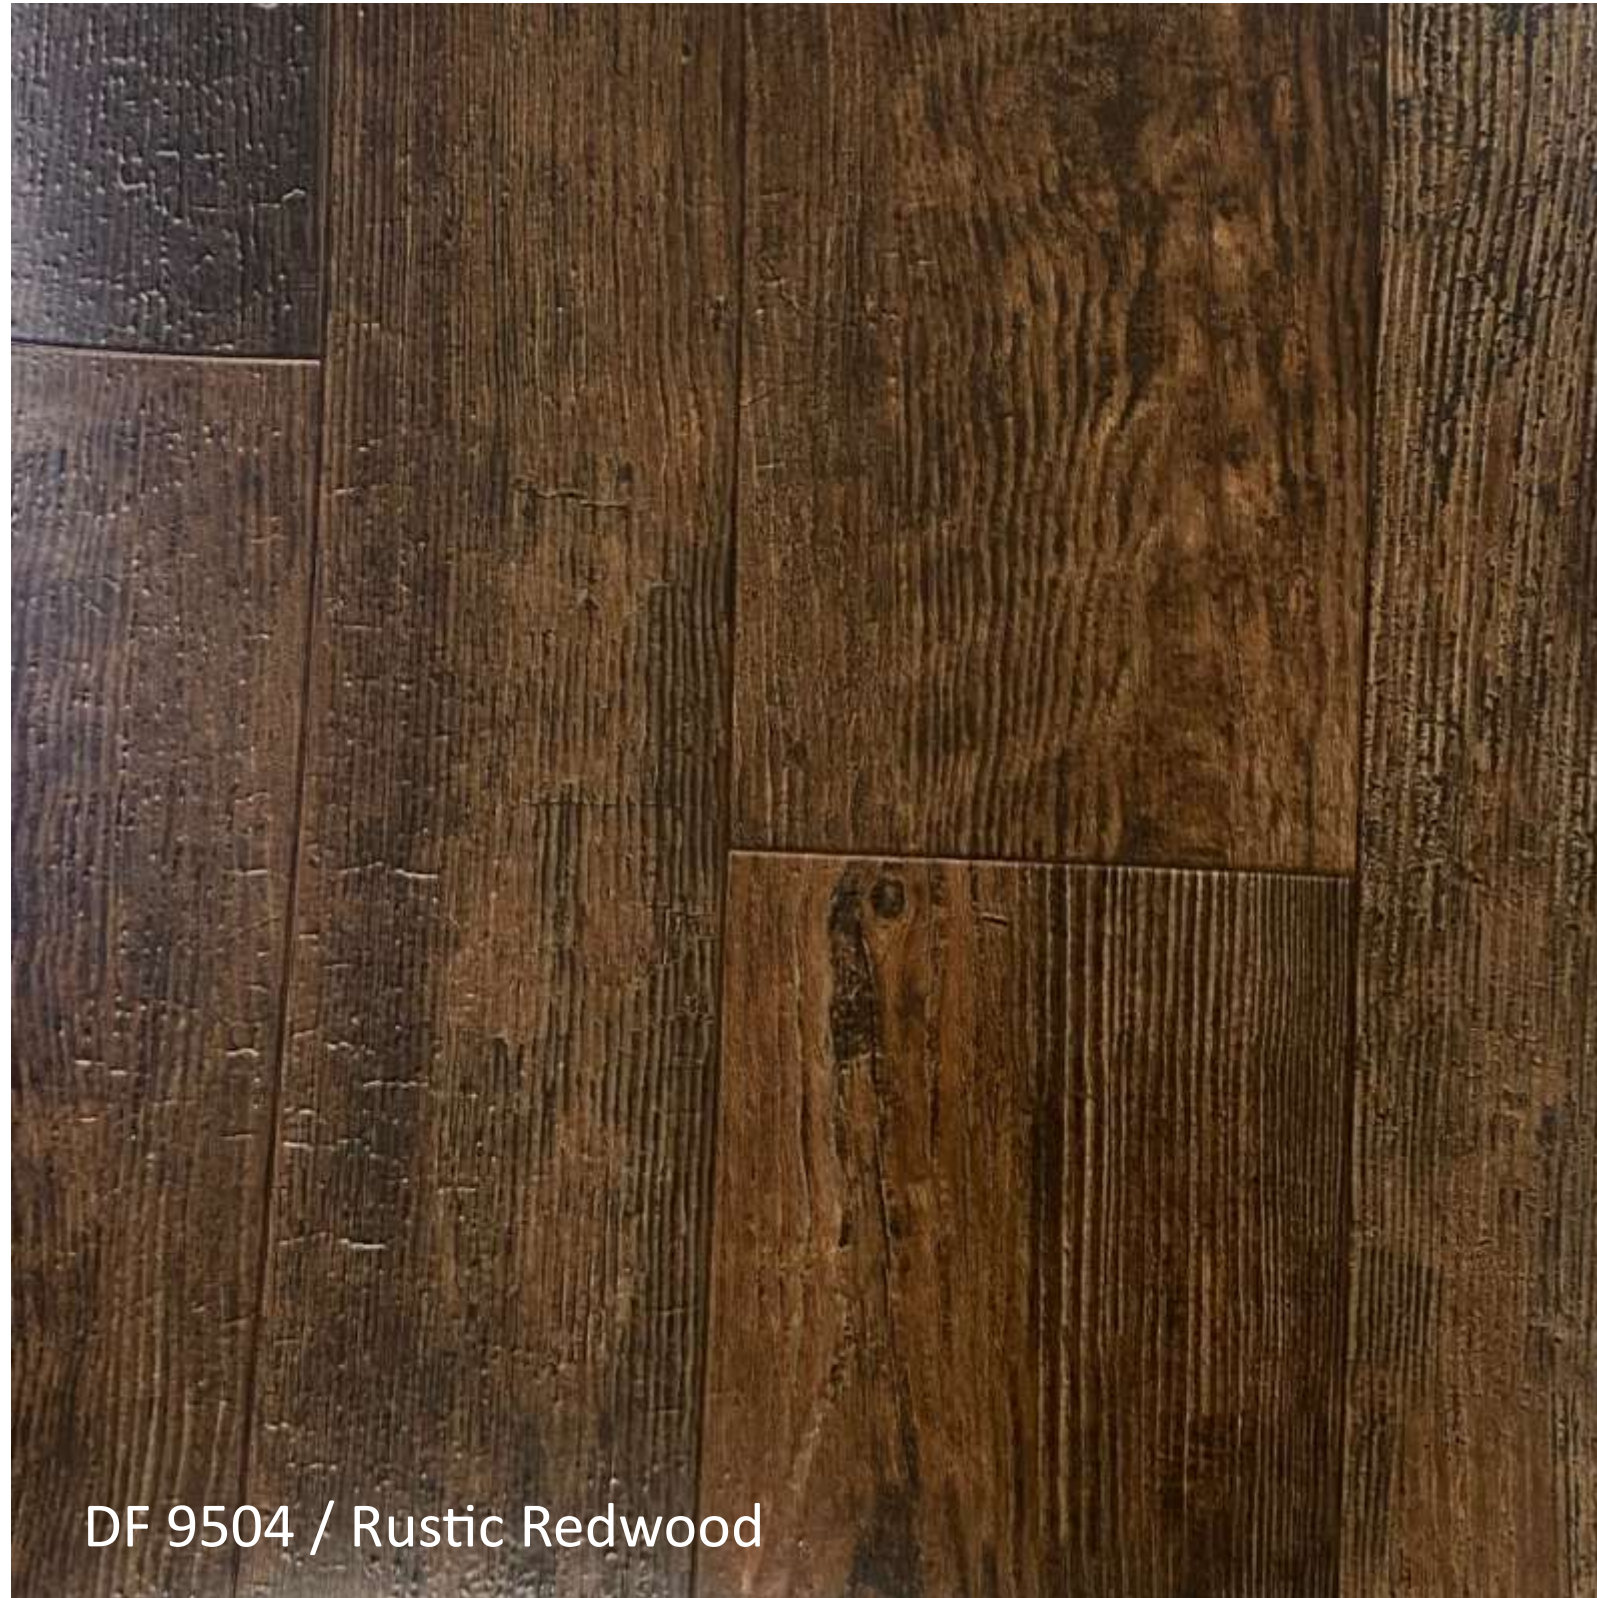

DF 9662 / Nordic White

DF 9587 / Tobacco

DiamondFlor Lino

DiamondFlor Lino

DF 9504 / Rustic Redwood

Laminate Flooring (Mohawk)

Sunbathed Pecan

Cliffside Pecan